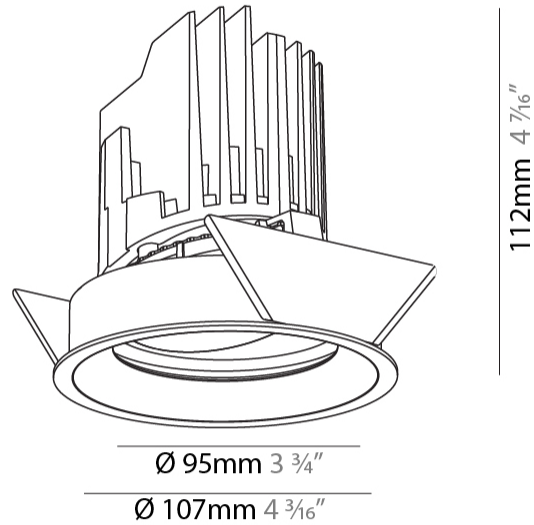

GENERAL

Series: Bioniq
Subseries: Bioniq Round Adjustable
Brand: Prolicht
Division: Architectural
Mounting Type: Recessed
Mounting Location: Ceiling
Subcategory: Downlight

PHYSICAL

Shape: Round
Diameter (mm): 107
Diameter (in): 4 3/16
Height (mm): 112
Height (in): 4 7/16
Ceiling Thickness (mm): 10 / 12.5 / 15
Ceiling Thickness (in): 3/8 or 1/2 or 9/16
Min. Recessing Depth (mm): 130
Min. Recessing Depth (in): 5 1/8
Light Distribution: Adjustable / Downlight
Weight (kg): 0.46
Weight (lbs): 1.01
Fixture Finish: SSR / BKV / CWI / CRY / HAB / LAG / UFT / ITA / RUA / RUR / MIC / FTG / MYG / TWT / LOD / PUS / FRO / FUP / KIA / POP / BLS / SPG / MEY / GOH / GUM / CHC / COM / ABZ / JAG / OBR / MOS / ROR
Fixture Material: Aluminum Die Cast
Cut-out Measurements: 98mm / 3 7/8"

OPTICAL

Reflector: 20 / 40 / 60
Adjustability: Rotational 355°, Tilt 30°

RATINGS AND CERTIFICATIONS

Certified By: Certified for North American Standards
IP rating: IP20

BIONIQ ROUND ADJUSTABLE RECESSED

A35227-