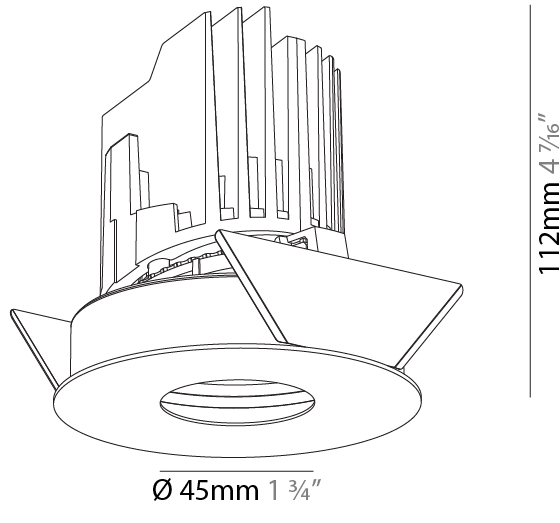

GENERAL

Series: Bioniq
 Subseries: Bioniq Round Pinhole
 Brand: Prolicht
 Division: Architectural
 Mounting Type: Recessed
 Mounting Location: Ceiling
 Subcategory: Downlight

PHYSICAL

Shape: Round
 Diameter (mm): 107
 Diameter (in): 4 ³/₁₆
 Height (mm): 112
 Height (in): 4 ⁷/₁₆
 Ceiling Thickness (mm): 10 / 12.5 / 15
 Ceiling Thickness (in): 3/8 or 1/2 or 9/16
 Min. Recessing Depth (mm): 130
 Min. Recessing Depth (in): 5 ¹/₈
 Light Distribution: Adjustable / Downlight
 Weight (kg): 0.47
 Weight (lbs): 1.04
 Fixture Finish: SSR / BKV / CWI / CRY / HAB / LAG / UFT / ITA / RUA / RUR / MIC / FTG / MYG / TWT / LOD / PUS / FRO / FUP / KIA / POP / BLS / SPG / MEY / GOH / GUM / CHC / COM / ABZ / JAG / OBR / MOS / ROR
 Fixture Material: Aluminum Die Cast
 Cut-out Measurements: 98mm / 3 7/8"

ELECTRICAL

Lamp Type: LED (Zhaga Standard)
 Input Wattage (W): 15.5
 Total Output Wattage (W): 14
 Driver Included: No
 Driver Location: Recessed Housing
 Constant Current (MA): 350

LED

Number of LEDs: 1
 Color Temperature (°K): 2700 / 3000 / 3500 / 4000
 Max. Delivered Lumen (lm): 930 / 960 / 1009 / 1030
 Nominal Lumen (lm): 1386 / 1438 / 1511 / 1542
 CRI: >90 CRI

OPTICAL

Reflector: 20 / 40 / 60
 Adjustability: Rotational 355°; Tilt 30°

RATINGS AND CERTIFICATIONS

Certified By: Certified for North American Standards
 IP rating: IP20

PROJECT
TYPE
SPECIFIER
QUANTITY
DATE